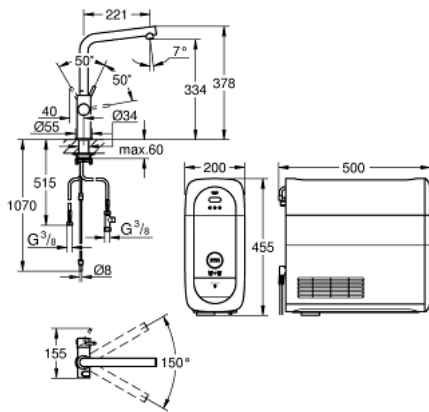

31 454 000 GROHE BLUE HOME L-SPOUT

PRODUCT DESCRIPTION

- Colour: chrome
- consisting of:
 - GROHE Blue Home single-lever sink mixer with filter function
 - monobloc installation
 - L-spout
 - touch operated for 3 types of filtered and chilled water
 - still, medium, sparkling
 - GROHE Long-Life finish
 - 28 mm ceramic cartridge with GROHE SilkMove
 - swivel tubular spout
 - swivel area 150°
 - separate inner water ways for filtered and non-filtered water
- flexible connection hoses
- GROHE Blue Home cooler
- delivers 3 liters of chilled water per hour
- 180 Watt cooling unit, 230 V, 50 Hz
- type of protection IP 21
- CE approved
- requires ventilation holes in the bottom of the kitchen cabinet
- adjustable for GROHE Blue filter S-Size, GROHE Blue activated carbon filter and GROHE Blue magnesium + zinc filter
- GROHE Blue filter S-Size, filter head with flexible water hardness adjustment
- for regions with water hardness of more than 9° dKH
- for regions with water hardness below 9° dKH please order activated carbon filter 40 547 001
- GROHE Blue 425 g CO2 bottle

31 454 000 GROHE BLUE HOME L-SPOUT

SPARE PARTS, September 2014 – now

- 1: retaining ring (Order-nr. 07419000)
- 2: Shield for cross handle (Order-nr. 46581000)
- 3: Lever (Order-nr. 46957000)
- 4: Cartridge (Order-nr. 46580000)
- 5: Flow control (Order-nr. 48342000)
- 6: Operating unit (Order-nr. 46958000)
- 7: Strainer (Order-nr. 47576000)
- 8: Cooler (Order-nr. 40711000)
- 9: Filter Head (Order-nr. 48344000)
- 10: Filter S-Size (Order-nr. 40404001)
- 11: Starter kit 425 g CO₂ bottles (4 pieces) (Order-nr. 40422000)
- 12: Glass carafe (Order-nr. 40405000)*
- 13: Activated carbon filter (Order-nr. 40547001)*
- 14: Magnesium+ Filter (Order-nr. 40691001)*
- 15: Cleaning cartridge (Order-nr. 40434001)*
- 16: Cleaning cartridge adapter (Order-nr. 40694000)*
- 17: Extension set (Order-nr. 40843000)*