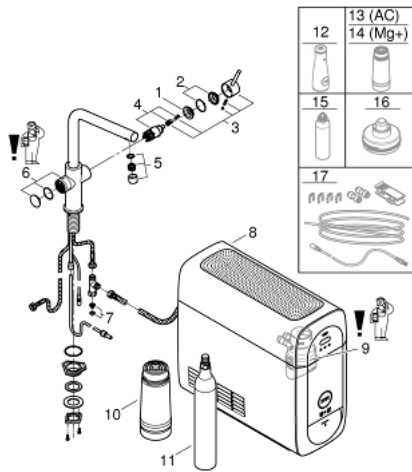

31 454 000 GROHE BLUE HOME L-SPOUT

PRODUCT DESCRIPTION

- Colour: chrome
- consisting of:
 - GROHE Blue Home single-lever sink mixer with filter function
 - monobloc installation
 - L-spout
 - touch operated for 3 types of filtered and chilled water
 - still, medium, sparkling
 - GROHE Long-Life finish
 - 28 mm ceramic cartridge with GROHE SilkMove
 - swivel tubular spout
 - swivel area 150°
 - separate inner water ways for filtered and non-filtered water
- flexible connection hoses
- GROHE Blue Home cooler
- delivers 3 liters of chilled water per hour
- 180 Watt cooling unit, 230 V, 50 Hz
- type of protection IP 21
- CE approved
- requires ventilation holes in the bottom of the kitchen cabinet
- adjustable for GROHE Blue filter S-Size, GROHE Blue activated carbon filter and GROHE Blue magnesium + zinc filter
- GROHE Blue filter S-Size, filter head with flexible water hardness adjustment
- for regions with water hardness of more than 9° dKH
- for regions with water hardness below 9° dKH please order activated carbon filter 40 547 001
- GROHE Blue 425 g CO2 bottle

31 454 000 GROHE BLUE HOME L-SPOUT

SPARE PARTS, September 2014 – now

- 1: retaining ring (Order-nr. 07419000)
- 2: Shield for cross handle (Order-nr. 46581000)
- 3: Lever (Order-nr. 46957000)
- 4: Cartridge (Order-nr. 46580000)
- 5: Flow control (Order-nr. 48342000)
- 6: Operating unit (Order-nr. 46958000)
- 7: Strainer (Order-nr. 47576000)
- 8: Cooler (Order-nr. 40711000)
- 9: Filter Head (Order-nr. 48344000)
- 10: Filter S-Size (Order-nr. 40404001)
- 11: Starter kit 425 g CO₂ bottles (4 pieces) (Order-nr. 40422000)
- 12: Glass carafe (Order-nr. 40405000)*
- 13: Activated carbon filter (Order-nr. 40547001)*
- 14: Magnesium+ Filter (Order-nr. 40691001)*
- 15: Cleaning cartridge (Order-nr. 40434001)*
- 16: Cleaning cartridge adapter (Order-nr. 40694000)*
- 17: Extension set (Order-nr. 40843000)*